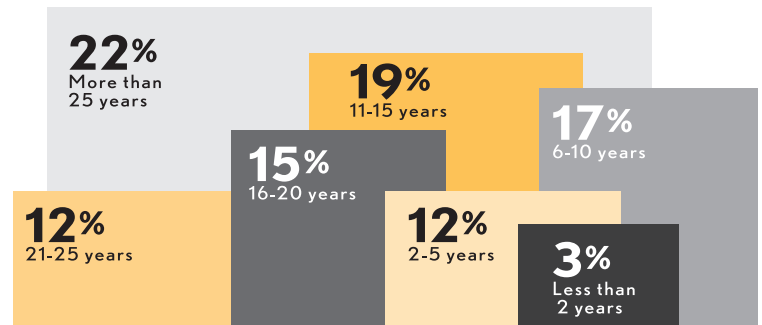

YEARS OF EXPERIENCE

2022 CHAPTER MEMBERSHIP OPTIONS

ANNUAL MEMBERSHIP

CLASSIFICATIONS	TOTAL DUE
Full Membership	325
Associate Membership	325
Student (Graduate)	210
Student (Undergraduate)	105
Affiliate/Vendor	325
Related Services	

QUESTIONS? For any questions contact Membership: Breanna Starr at breanna.starr@shawcontract.com
Membership levels effective for 2022 calendar year only