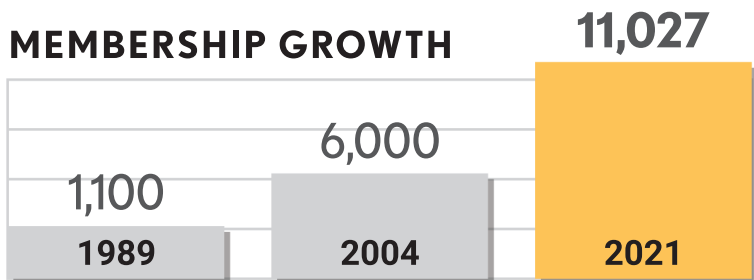

Committed to
Leading Change

OUR MEMBERS REPRESENT EVERY DISCIPLINE WITHIN THE CRE INDUSTRIES.

BECOME A MEMBER

WHY JOIN

- Premier business networking organization
- Access to leading professional development training
- Members recognized by their industry for their expertise
- Sharing news and success of our members Done Deals
- Articles in our newsletter & website
- Leadership development opportunities
- Quality events

CREW TUCSON is a part of **CREW NETWORK**, which connects you to more than 12,000 commercial real estate professionals globally, representing nearly every discipline within the industry.

CREW Tucson is the organization of choice for experienced professionals within the commercial real estate industry. Our Mission is to promote, educate, and support a network of professionals in the field of commercial real estate by providing programs that are well attended by a diverse array of industry professionals because of our innovative topics and industry leading speakers. Our members represent diversity in discipline, a cross section in experience, and actively participate in our organization which helps them derive constant value from their membership.

YEARS OF EXPERIENCE

2022 CHAPTER MEMBERSHIP OPTIONS

ANNUAL MEMBERSHIP

CLASSIFICATIONS	TOTAL DUE
Full Membership	325
Associate Membership	325
Student (Graduate)	210
Student (Undergraduate)	105
Affiliate/Vendor	325
Related Services	