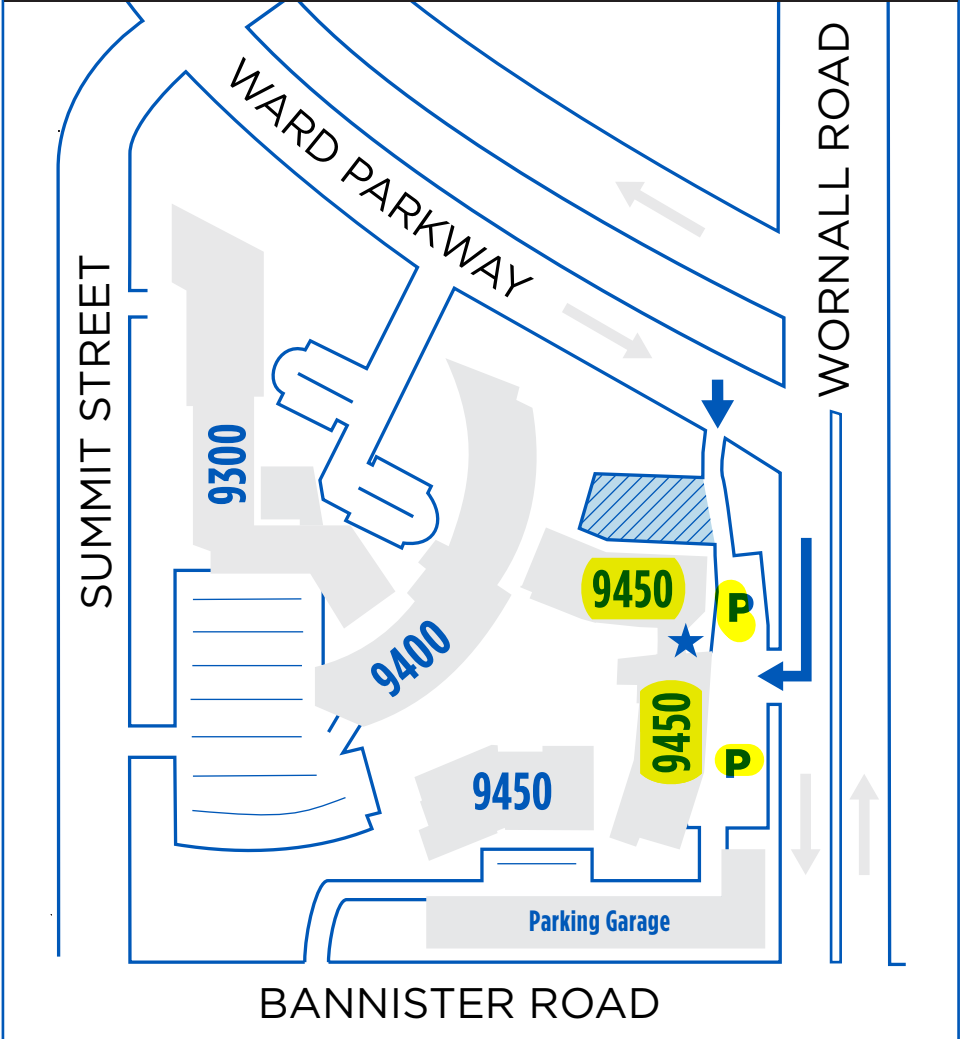

Burns & McDonnell World Headquarters

9400 Ward Parkway, Kansas City, MO 64114

Visitor Parking – 9450 Building

BURNS  **MCDONNELL**

- Building Entrance: ★
- Visitor Parking: P
- Restricted Parking: 